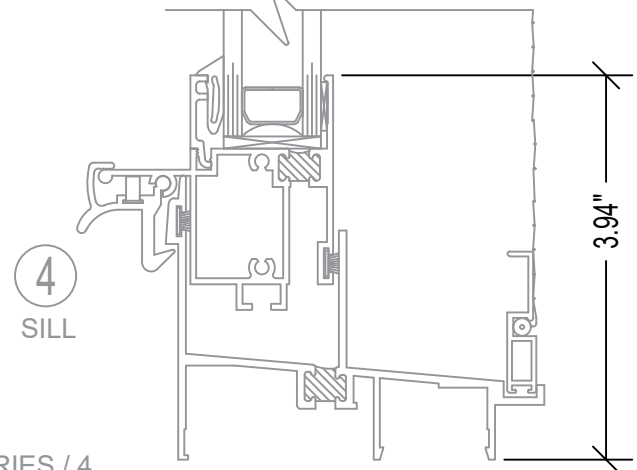

700 SERIES 3 1/4" DH

FIXED / DOUBLE HUNG

STERGIS
WINDOWS & DOORS

700 SERIES / 4