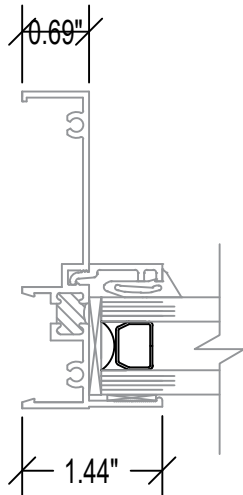

700 SERIES 3 1/4" DH

FIXED / DOUBLE HUNG

STERGIS
WINDOWS & DOORS

700 SERIES / 4