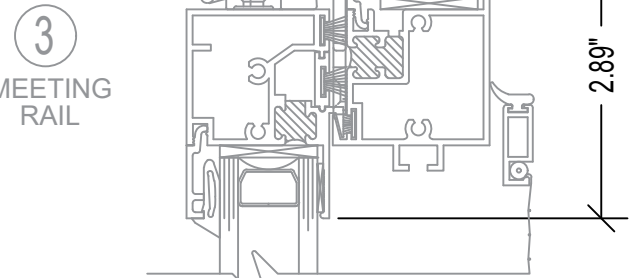

700 SERIES 3 1/4" DH

FIXED / DOUBLE HUNG

STERGIS
WINDOWS & DOORS

700 SERIES / 4