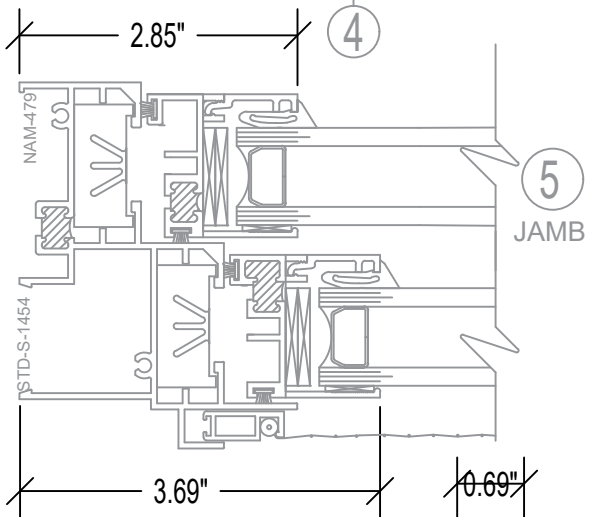

700 SERIES 3 1/4" DH

FIXED / DOUBLE HUNG

STERGIS
WINDOWS & DOORS

700 SERIES / 4