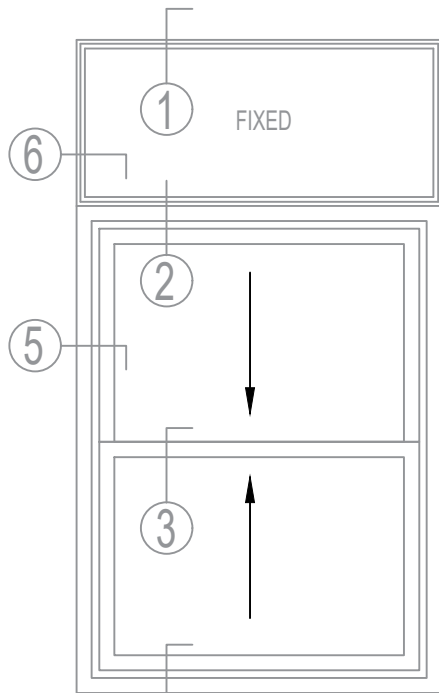

700 SERIES 3 1/4" DH

FIXED / DOUBLE HUNG

STERGIS
WINDOWS & DOORS

700 SERIES / 4