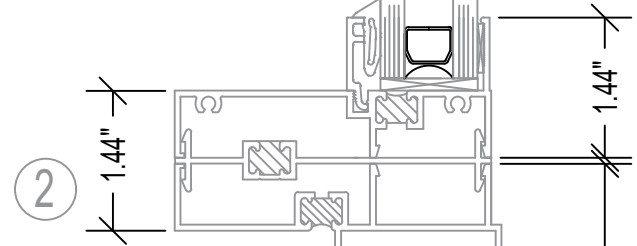

700 SERIES 3 1/4" DH

FIXED / DOUBLE HUNG

STERGIS
WINDOWS & DOORS

700 SERIES / 4