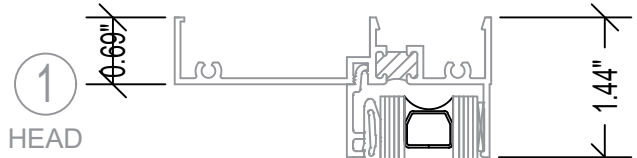

700 SERIES 3 1/4" DH

FIXED / DOUBLE HUNG

STERGIS
WINDOWS & DOORS

700 SERIES / 4